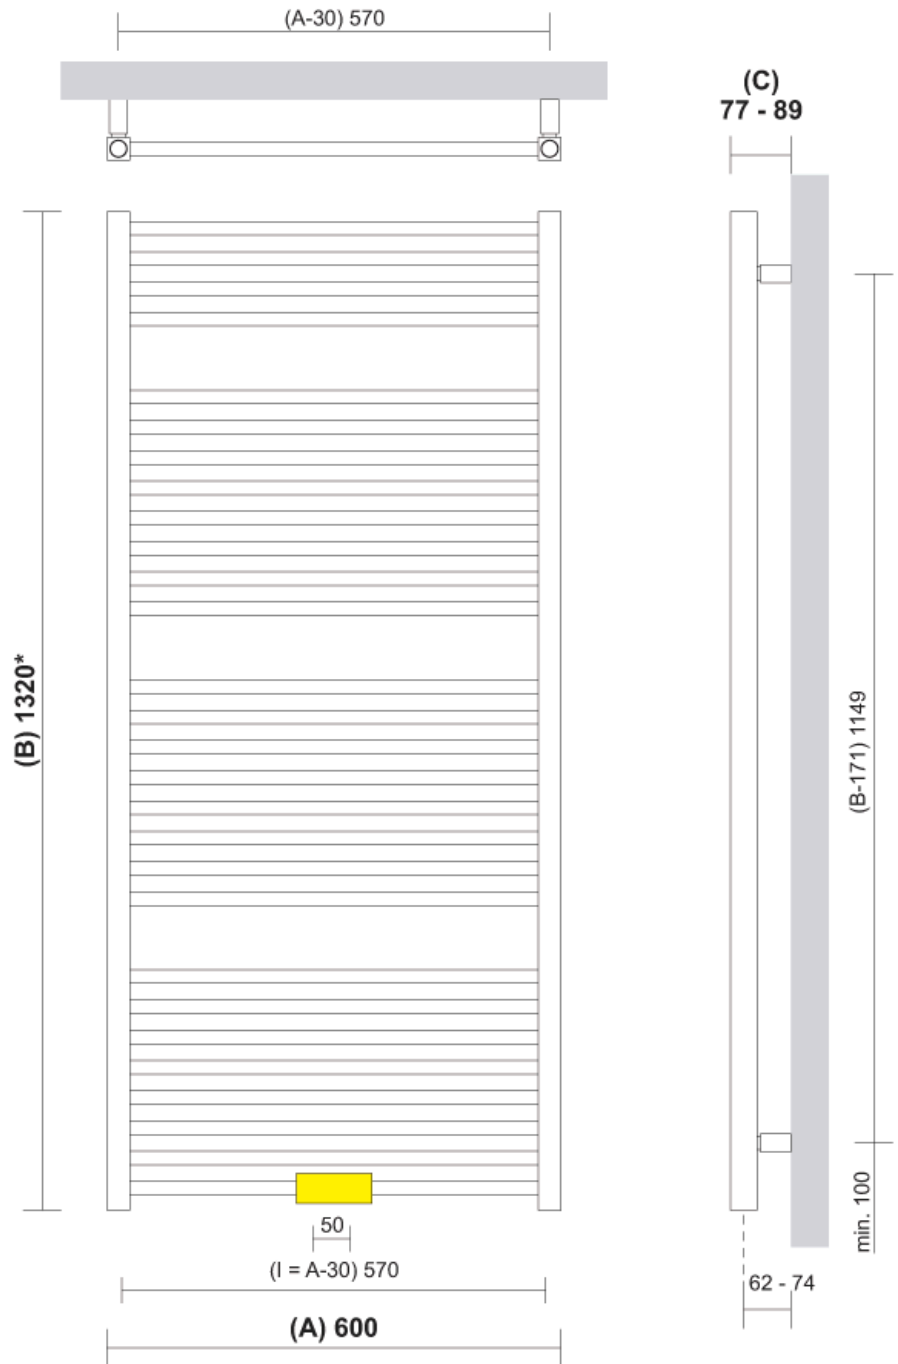

Quadrix Bagno

max. 10 bar
max. 110° C

(A) 450, 600

(B) 960, 1320, 1680, 1850

Quadrix Bagno QB600/1300, 600x1320x80mm, M 1:10